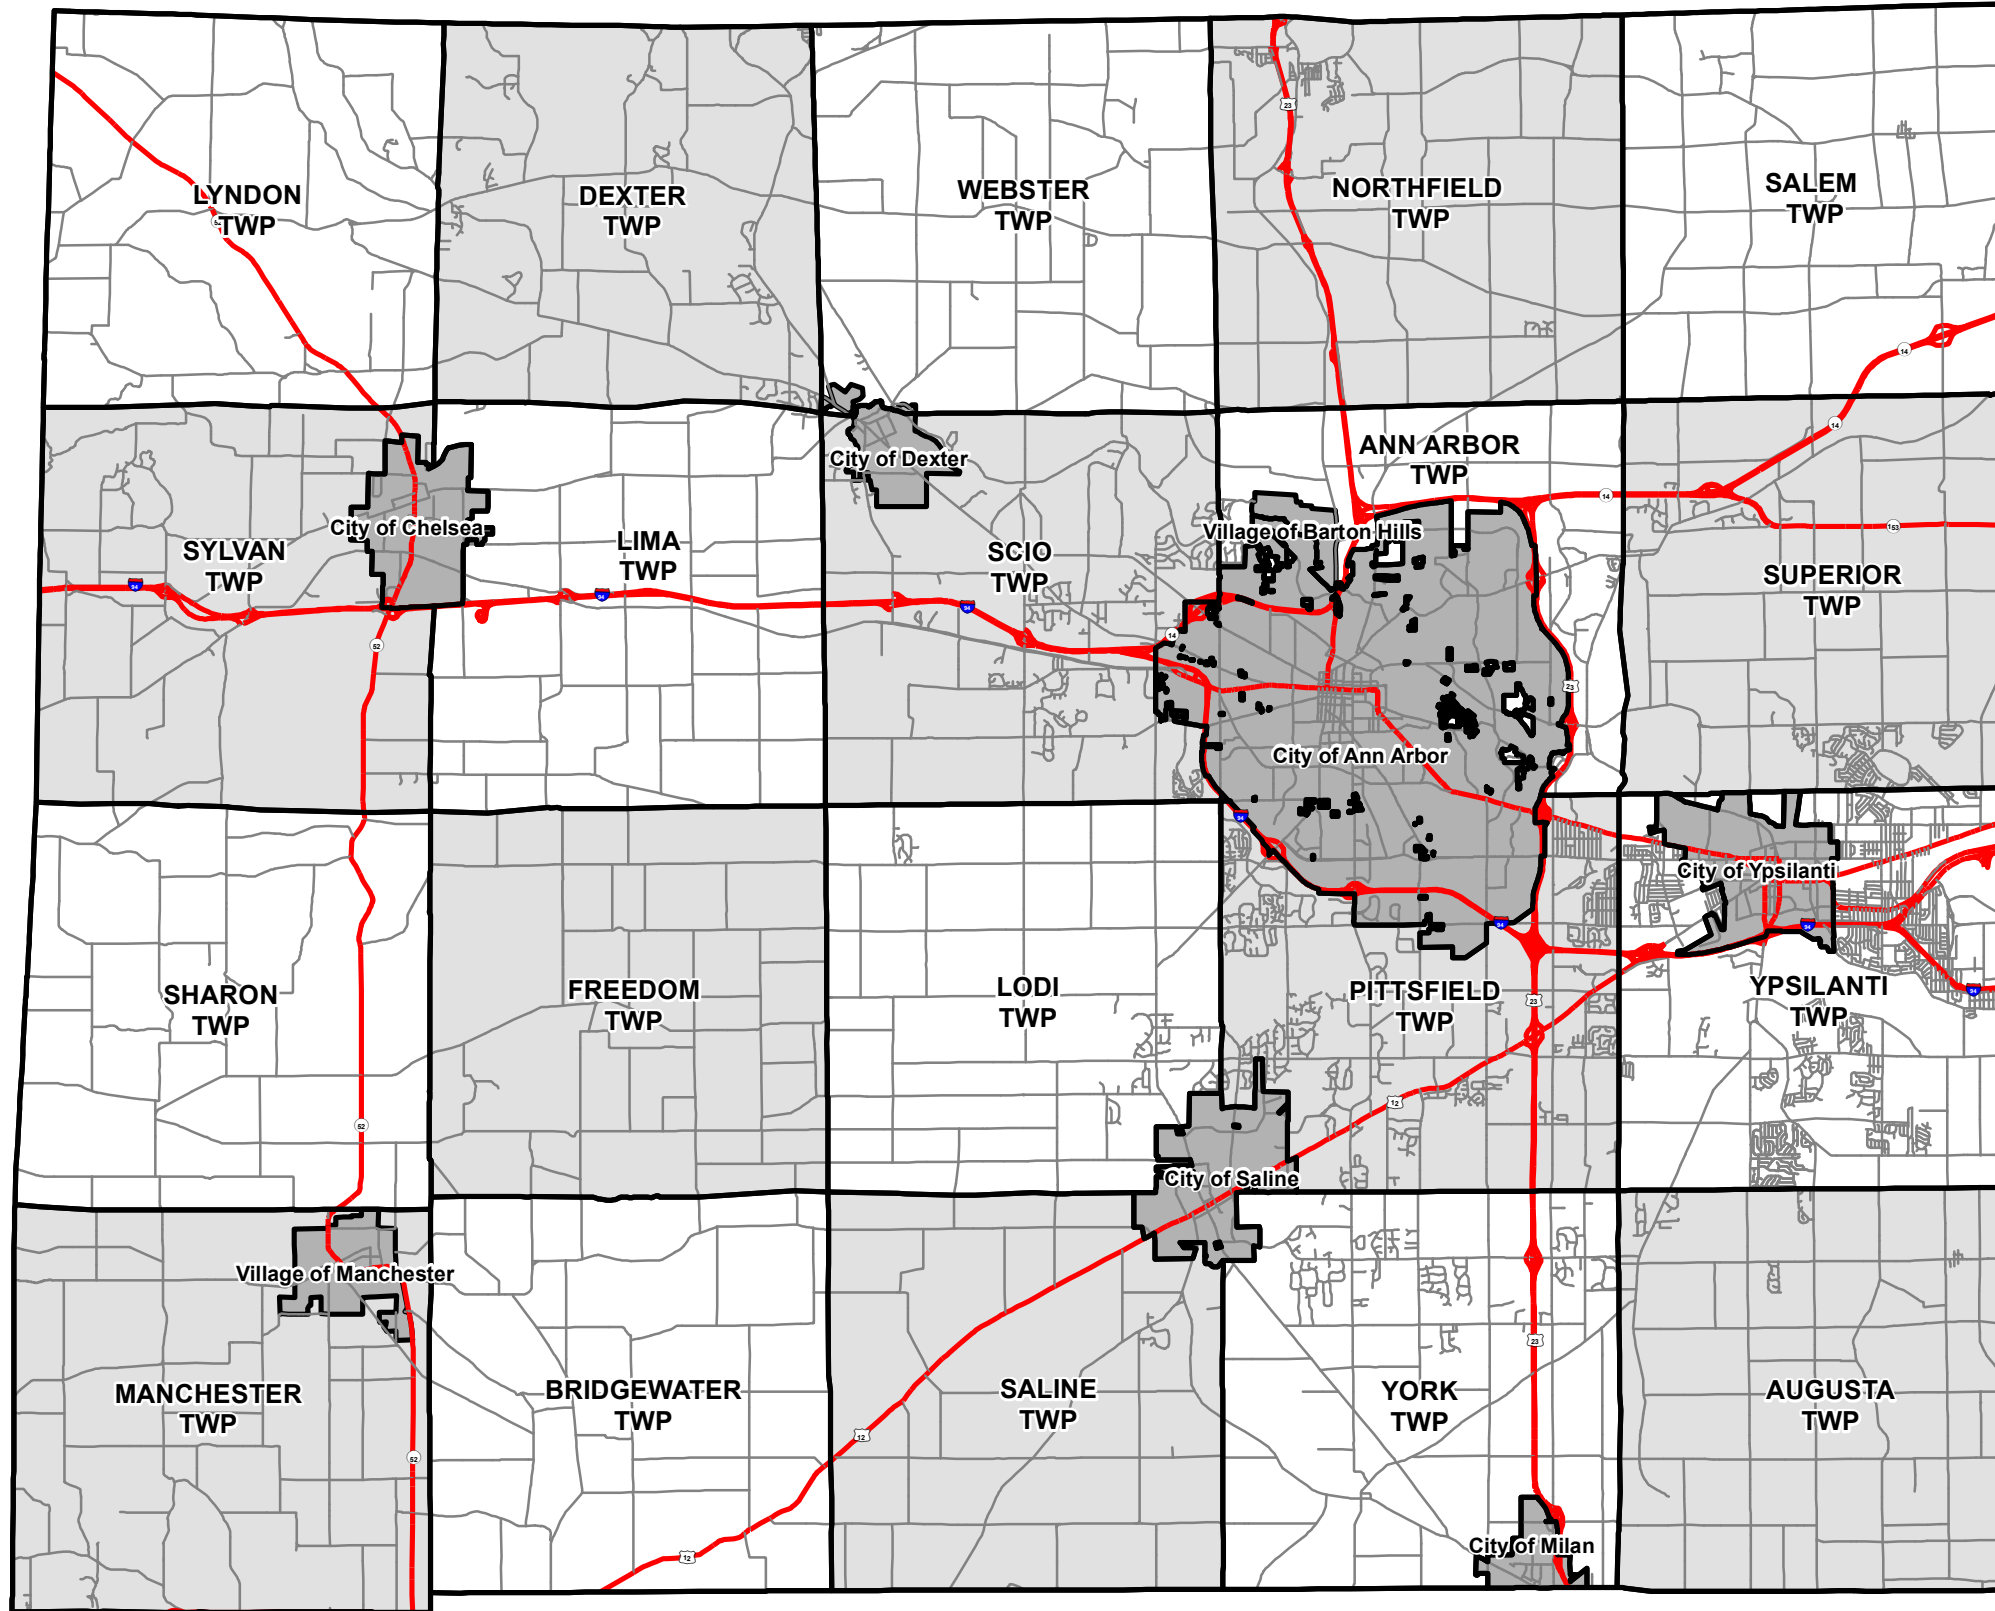

WASHTENAW COUNTY BOARD OF ROAD COMMISSIONERS

STATE COPY

ROAD MILEAGE CERTIFICATION AS OF DECEMBER 31, 2021

I HEREBY CERTIFY THAT ALL OF THE ROADS ON WHICH LENGTHS HAVE BEEN ENTERED ALONG THE ROAD BANDS OF THE ATTACHED TOWNSHIP AND ENLARGED SECTION MAPS ARE UNDER THE JURISDICTION OF THE WASHTENAW COUNTY BOARD OF ROAD COMMISSIONERS.

I FURTHER CERTIFY THAT THE ROADS SHOWN HEREIN ARE NORMALLY OPEN TO AUTOMOBILE TRAFFIC DURING THE MONTHS OF MAY THROUGH OCTOBER.

CHAIRMAN

DATE